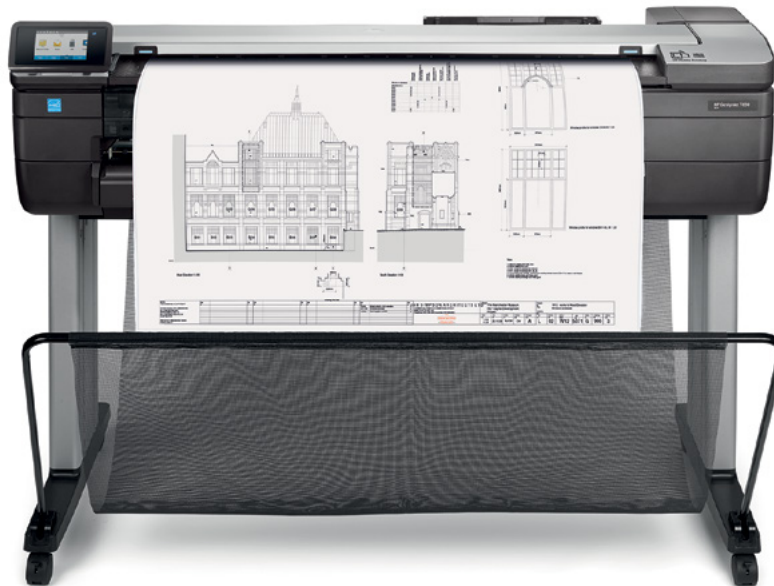

HP DesignJet T830 Multifunction Printer

Multifunction reinvented—built-in scanner at an unbeatable price¹

Print, scan, copy, and share—robust, compact 36-inch Wi-Fi MFP for office and construction

ROBUST—Damage-resistant for offices and job sites

CONVENIENT—Easy operation helps users save time

- Complete tasks intuitively—almost 3 times faster vs other devices³—one touchscreen works like a smartphone
- Cut waste by 50%—print at half scale with automatic sheet feeder/tray; cut extra work, waste of wide rolls⁴
- No LAN needed—move this MFP any time, any place your Wi-Fi signal can reach with wireless connectivity⁵

COLLABORATION—Mobile print/scan for team sharing

- Use integrated scanning to capture and share feedback, enable archiving, and more
- The printer creates its own Wi-Fi network for easy connectivity with Wi-Fi Direct
- Conveniently scan, share, print right from your smartphone or tablet;⁵ enjoy a smartphone-like experience
- Manage scans from your mobile device with the HP AiO Printer Remote app,⁶ enabled by HP Mobile Printing

**For more information, please visit
hp.com/go/designjetT830**

¹ Based on 36-inch Wi-Fi integrated MFPs available in the market as of September, 2015.

² The HP DesignJet T830 Multifunction Printer is the most compact 36-inch device performing large-format print/scan/copy functions and is at least half the size (without the legs) based on H x W x L specifications published as of September, 2015.